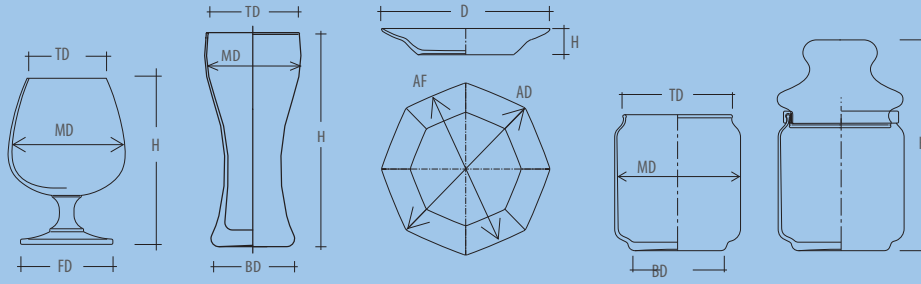

The “burn off” rim is a durable yet subtle beaded rim, available on tumblers and stemware.

***Cold Cut Rim**

(*Item code number in Red)

The “cold cut” rim is a superior, fine rim available on all stemware combining elegance and affordability.

D	DIAMETER
TD	TOP DIAMETER
BD	BOTTOM DIAMETER
FD	FOOT DIAMETER
AC	ACROSS CORNER
AF	ACROSS FACE
MD	MAXIMUM DIAMETER
H	HEIGHT
W	WEIGHT PER GLASS
L	LENGTH
PACKING	NUMBER OF PIECES PER INNER BOX / NUMBER OF PIECES PER CARTON